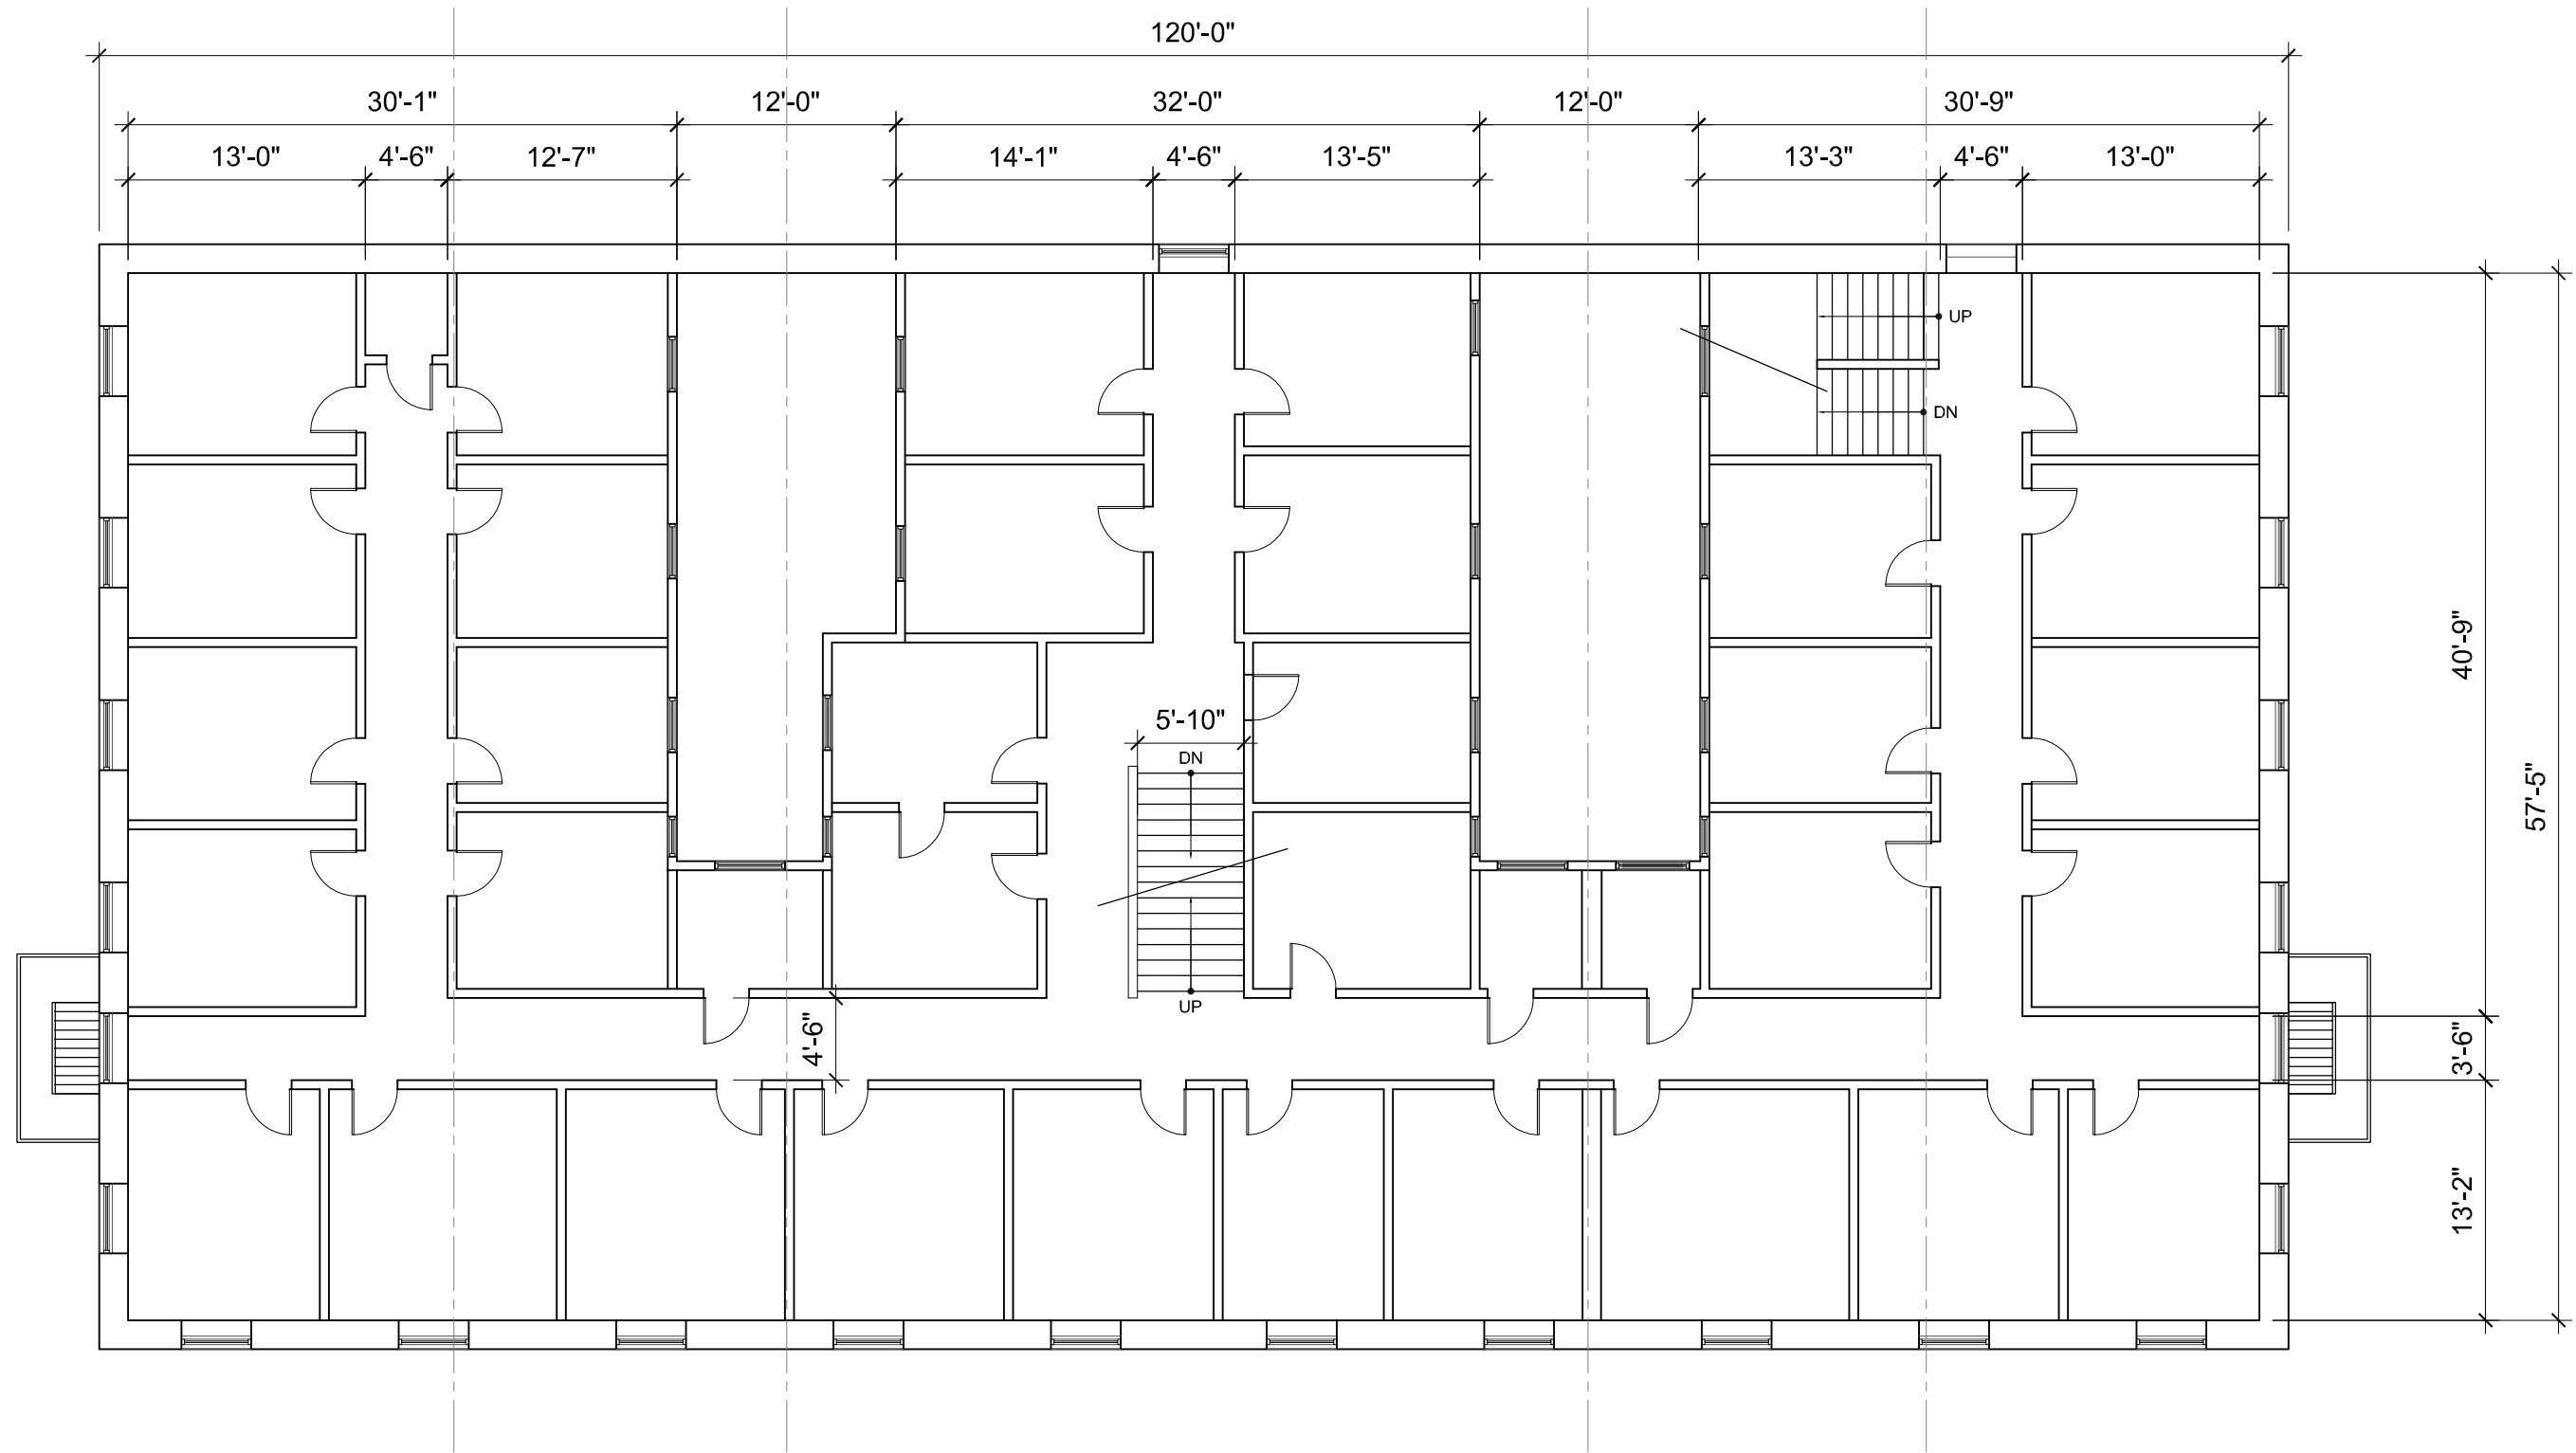

4th floor

SCALE: 1" = 10'-0"

Panama Hotel

As-Built Drawings
April 7th, 2014

Drawn by:

Brian Baker

414 13th Ave E PH1
Seattle, WA 98102

206.931.6452