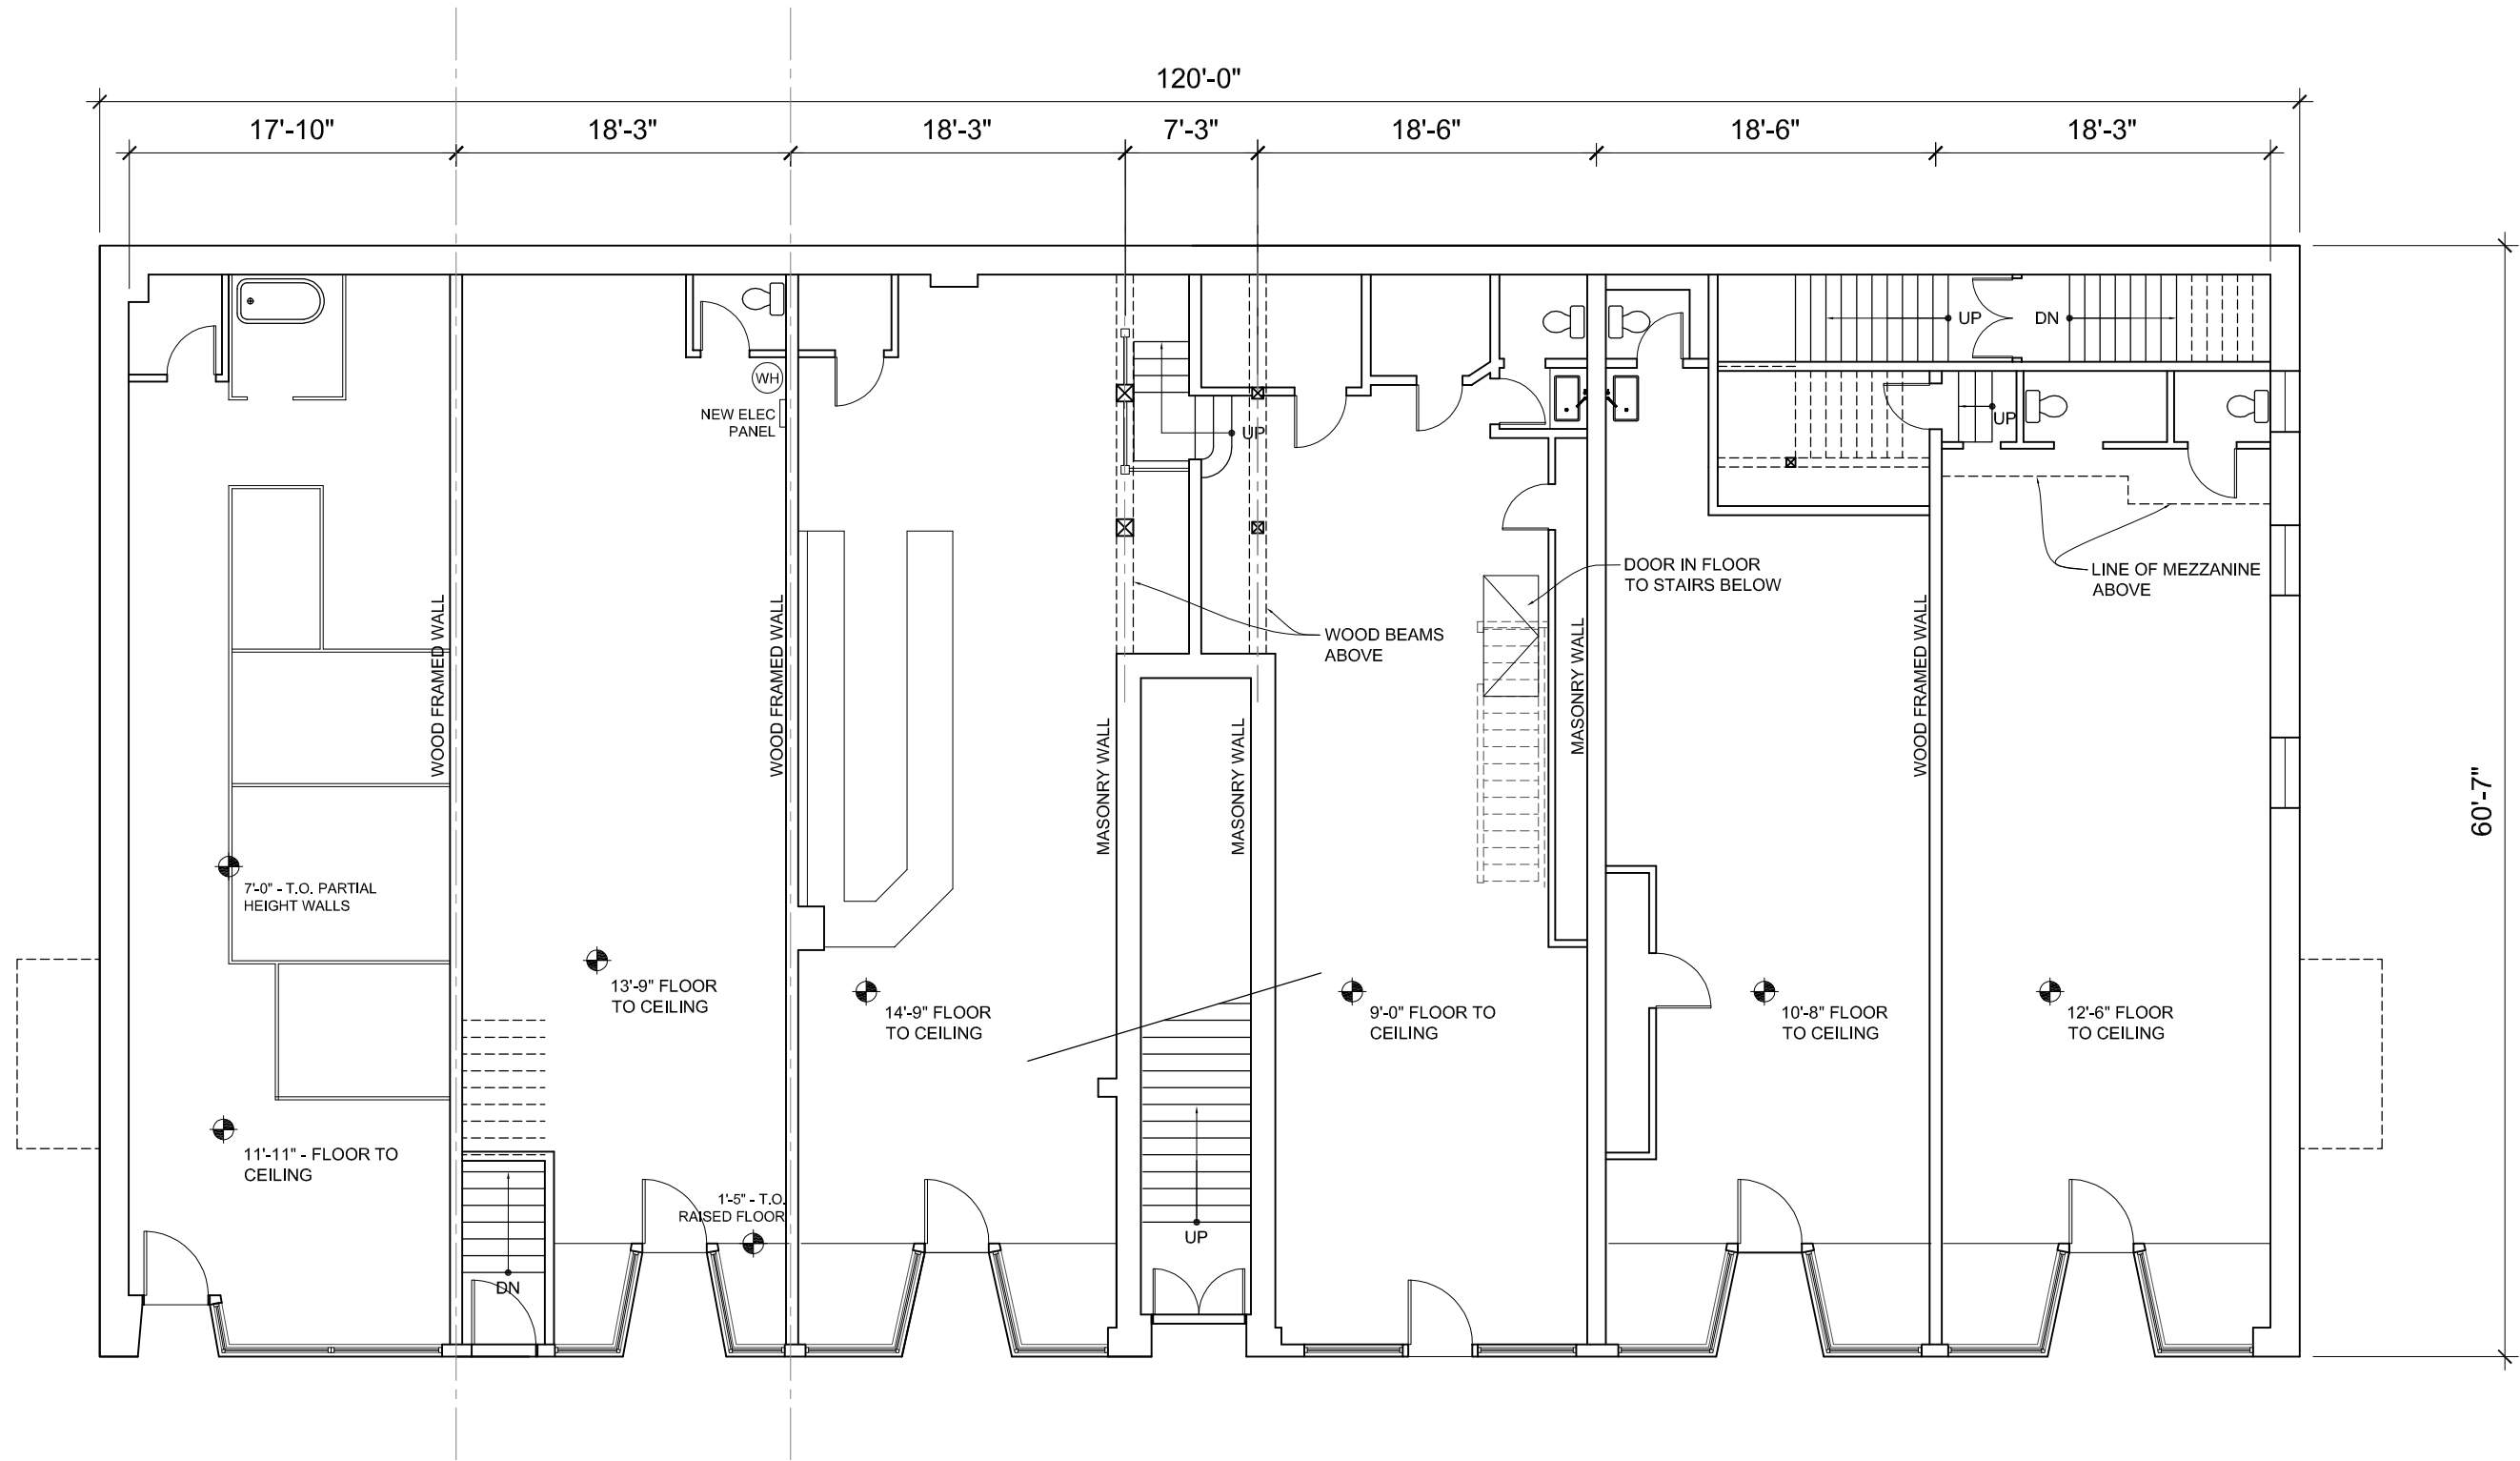

Basement & baths

SCALE: 1" = 10'-0"

Panama Hotel

As-Built Drawings
April 7th, 2014

Drawn by:
Brian Baker
414 13th Ave E PH1
Seattle, WA 98102
206.931.6452
bmbaker.arch@gmail.com

1st floor

SCALE: 1" = 10'-0"

Panama Hotel

As-Built Drawings
April 7th, 2014

Drawn by:
Brian Baker
 414 13th Ave E PH1
 Seattle, WA 98102
 206.931.6452
 bmbaker.arch@gmail.com

2nd floor

SCALE: 1" = 10'-0"

Panama Hotel

As-Built Drawings
April 7th, 2014

4th floor

SCALE: 1" = 10'-0"

Panama Hotel

As-Built Drawings
April 7th, 2014

Drawn by:

Brian Baker

414 13th Ave E PH1
Seattle, WA 98102

206.931.6452

bmbaker.arch@gmail.com

5th floor

SCALE: 1" = 10'-0"

Panama Hotel

As-Built Drawings
April 7th, 2014

Drawn by:

Brian Baker

414 13th Ave E PH1
Seattle, WA 98102