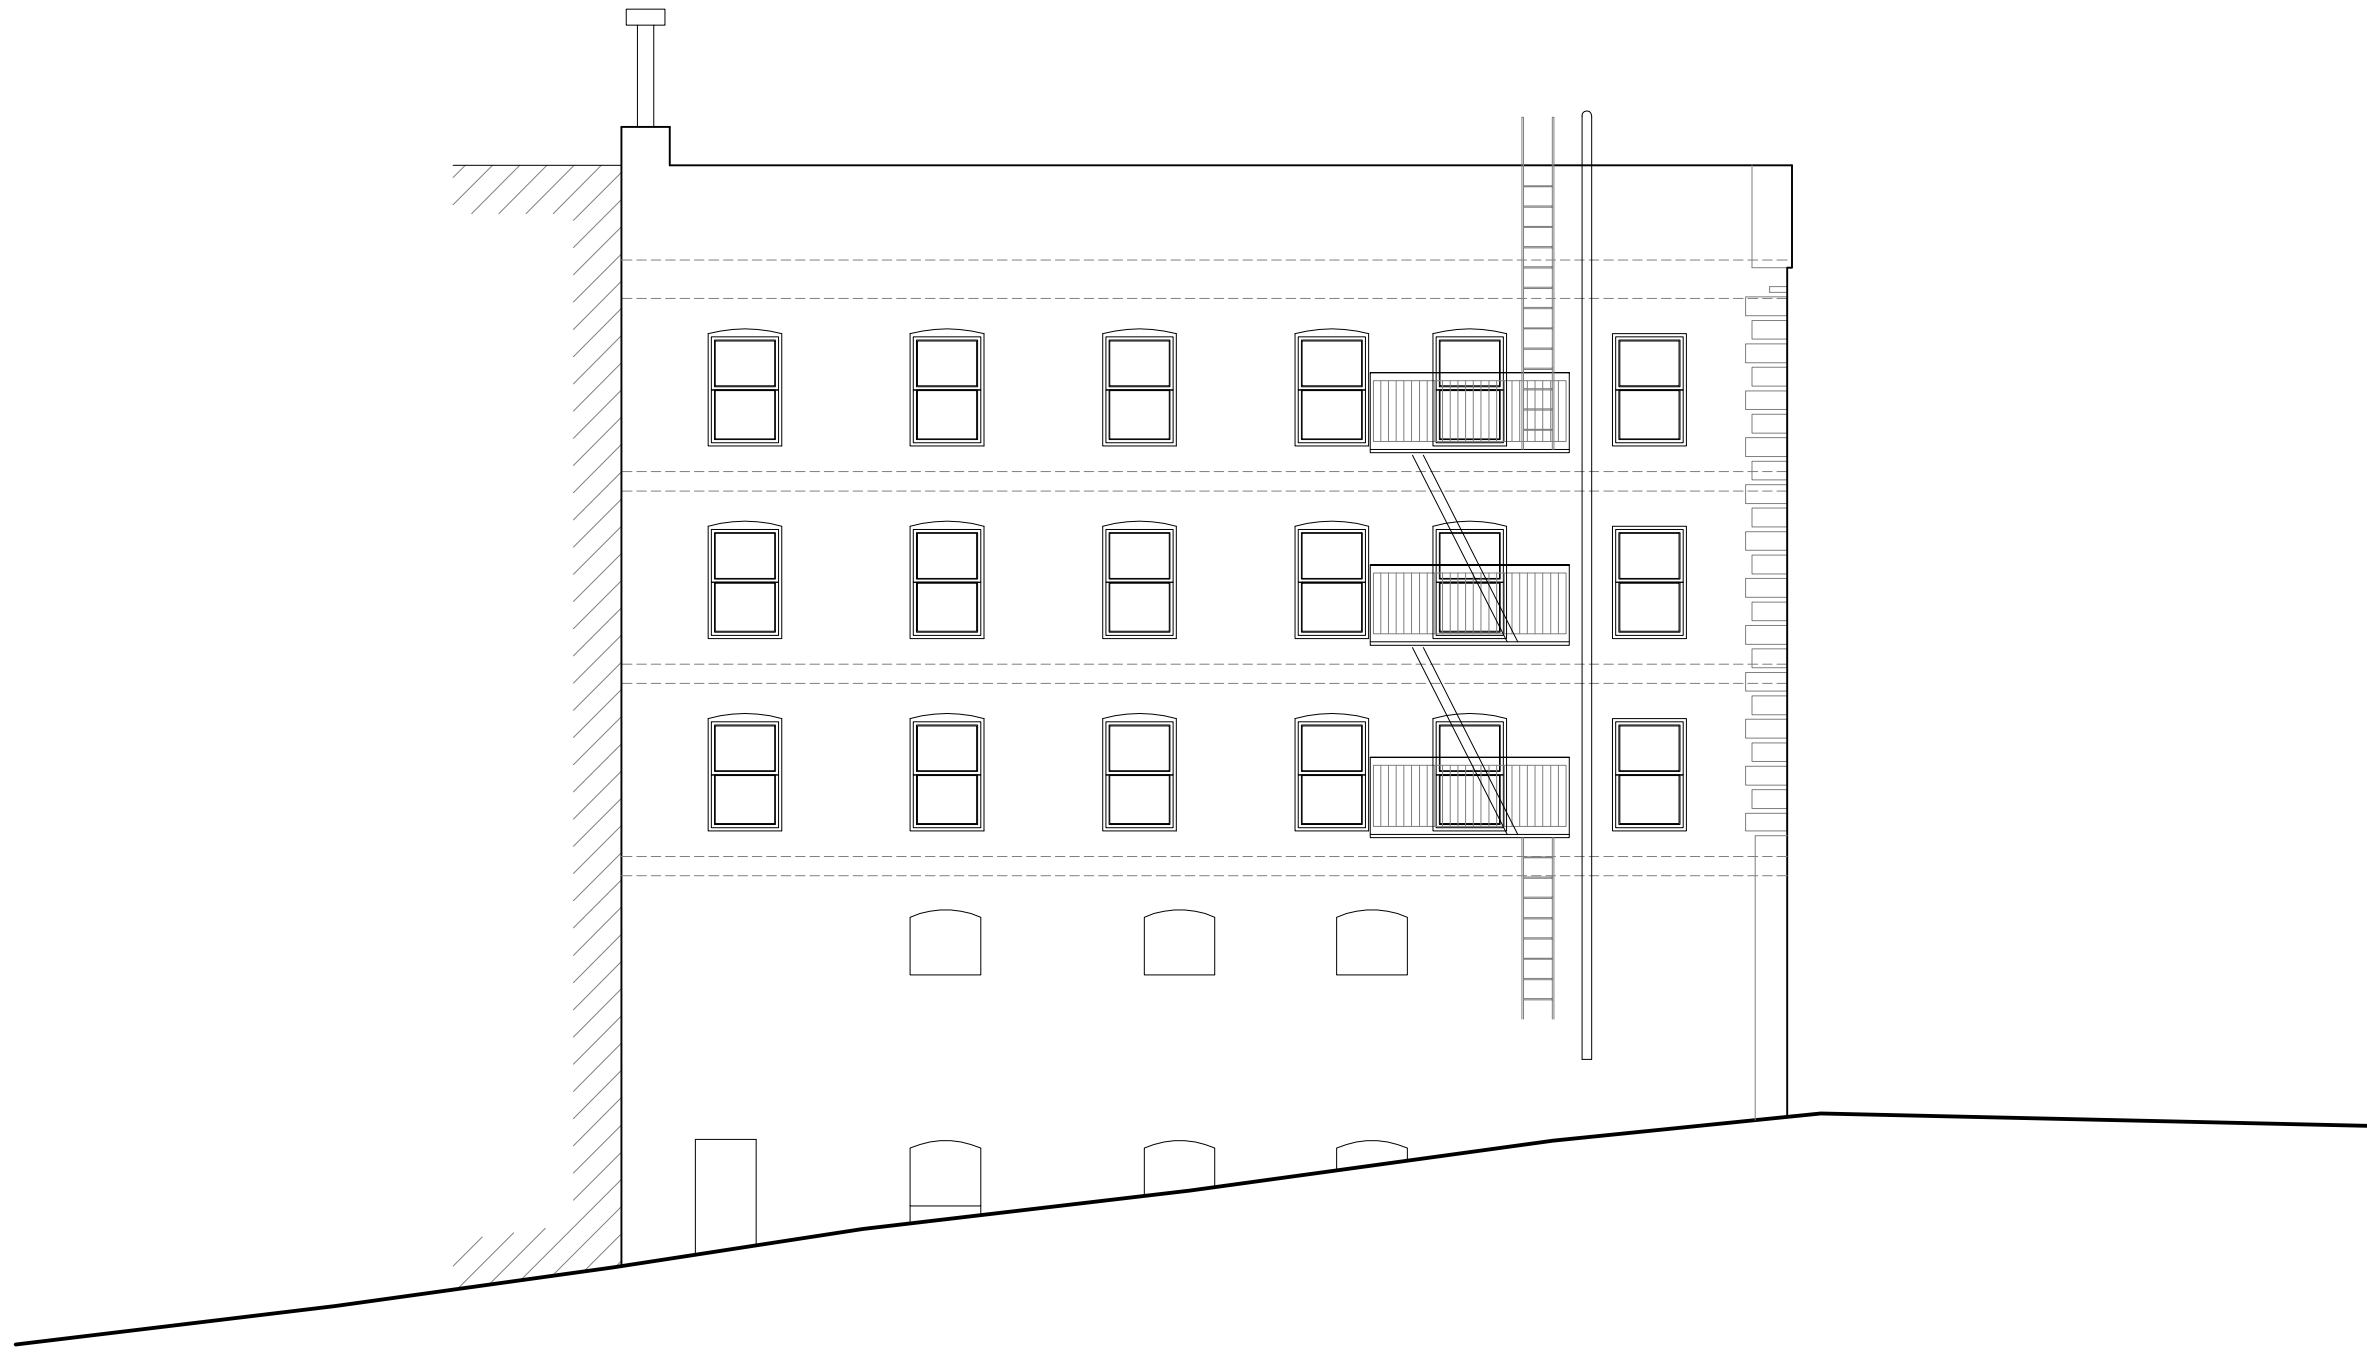

206.931.6452

bmbaker.arch@gmail.com

North Elevation

SCALE: 1" = 10'-0"

Panama Hotel
As-Built Drawings
April 7th, 2014

Drawn by:
Brian Baker
414 13th Ave E PH1
Seattle, WA 98102
206.931.6452
bmbaker.arch@gmail.com

West Elevation

SCALE: 1" = 10'-0"

Panama Hotel

As-Built Drawings
April 7th, 2014

Drawn by:
Brian Baker
414 13th Ave E PH1
Seattle, WA 98102
206.931.6452
bmbaker.arch@gmail.com

East Elevation

SCALE: 1" = 10'-0"