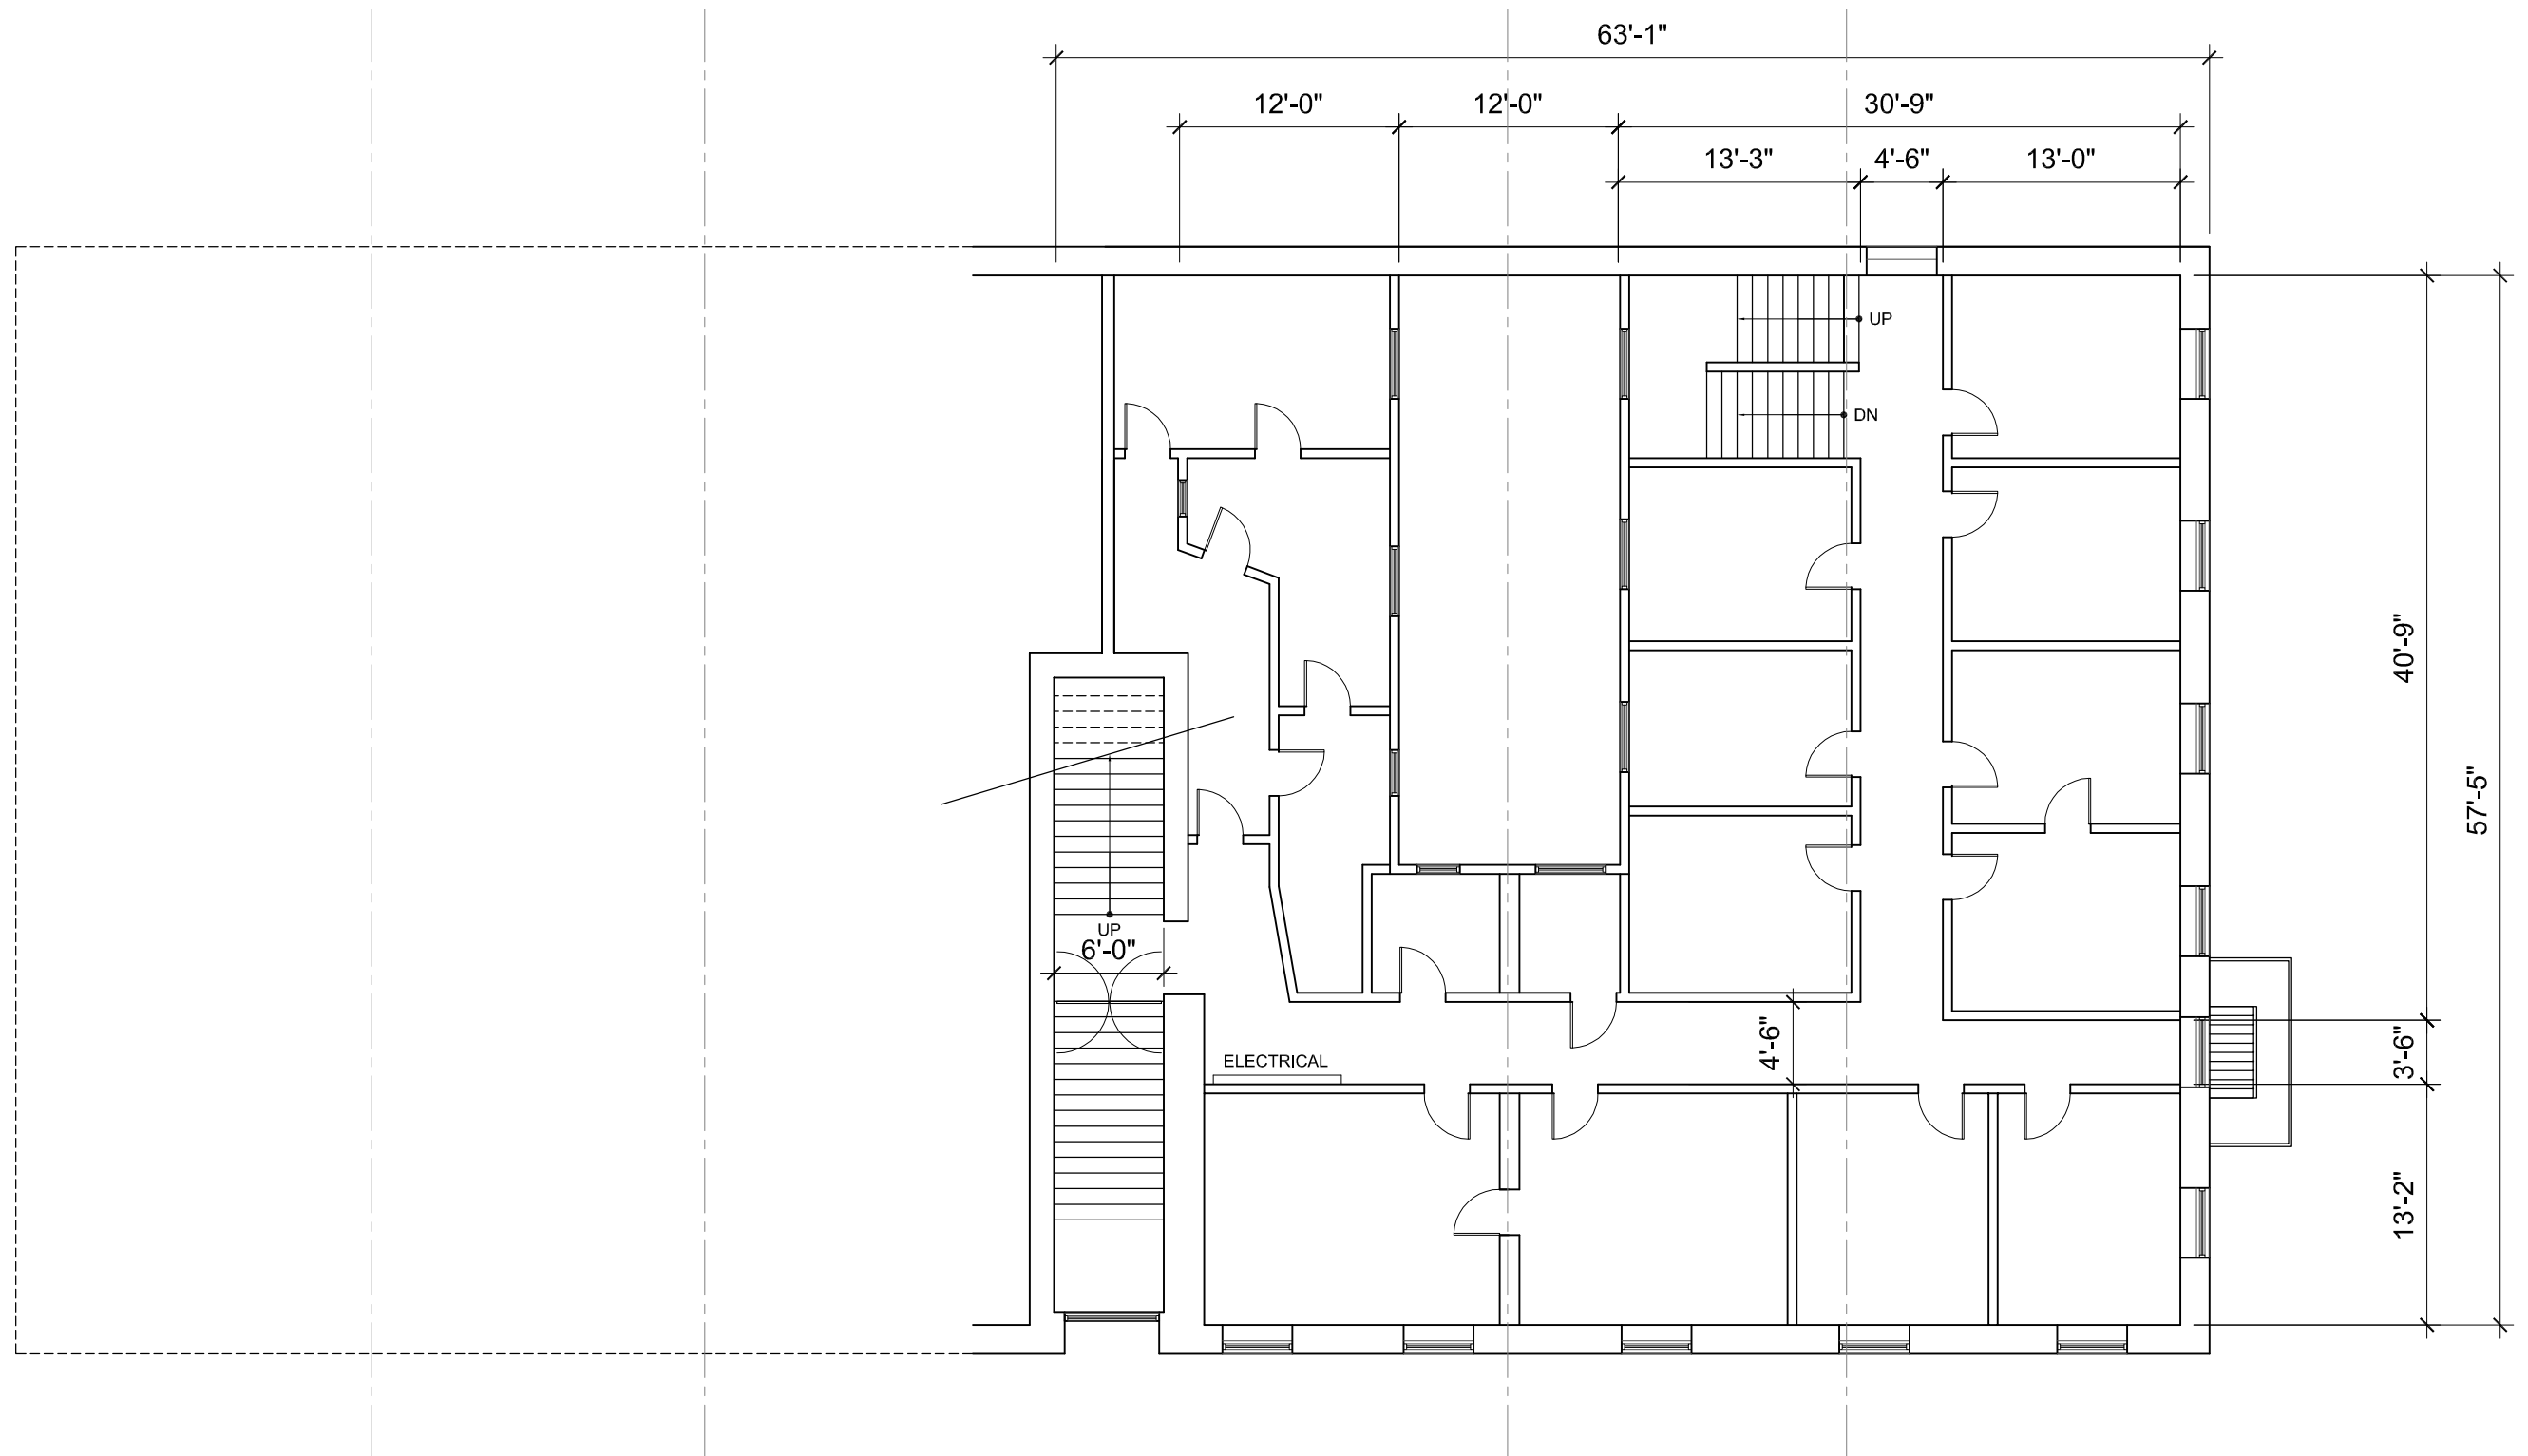

Basement & baths

SCALE: 1" = 10'-0"

Panama Hotel

As-Built Drawings
April 7th, 2014

Drawn by:
Brian Baker
414 13th Ave E PH1
Seattle, WA 98102
206.931.6452
bmbaker.arch@gmail.com

1st floor

SCALE: 1" = 10'-0"

Panama Hotel

As-Built Drawings
April 7th, 2014

Drawn by:
Brian Baker
 414 13th Ave E PH1
 Seattle, WA 98102
 206.931.6452
 bmbaker.arch@gmail.com

2nd floor

SCALE: 1" = 10'-0"

Panama Hotel

As-Built Drawings
April 7th, 2014

4th floor

SCALE: 1" = 10'-0"

Panama Hotel

As-Built Drawings
April 7th, 2014

Drawn by:

Brian Baker

414 13th Ave E PH1
Seattle, WA 98102

206.931.6452

West Elevation

SCALE: 1" = 10'-0"

Panama Hotel

As-Built Drawings
April 7th, 2014

Drawn by:
Brian Baker
414 13th Ave E PH1
Seattle, WA 98102
206.931.6452
bmbaker.arch@gmail.com

East Elevation

SCALE: 1" = 10'-0"