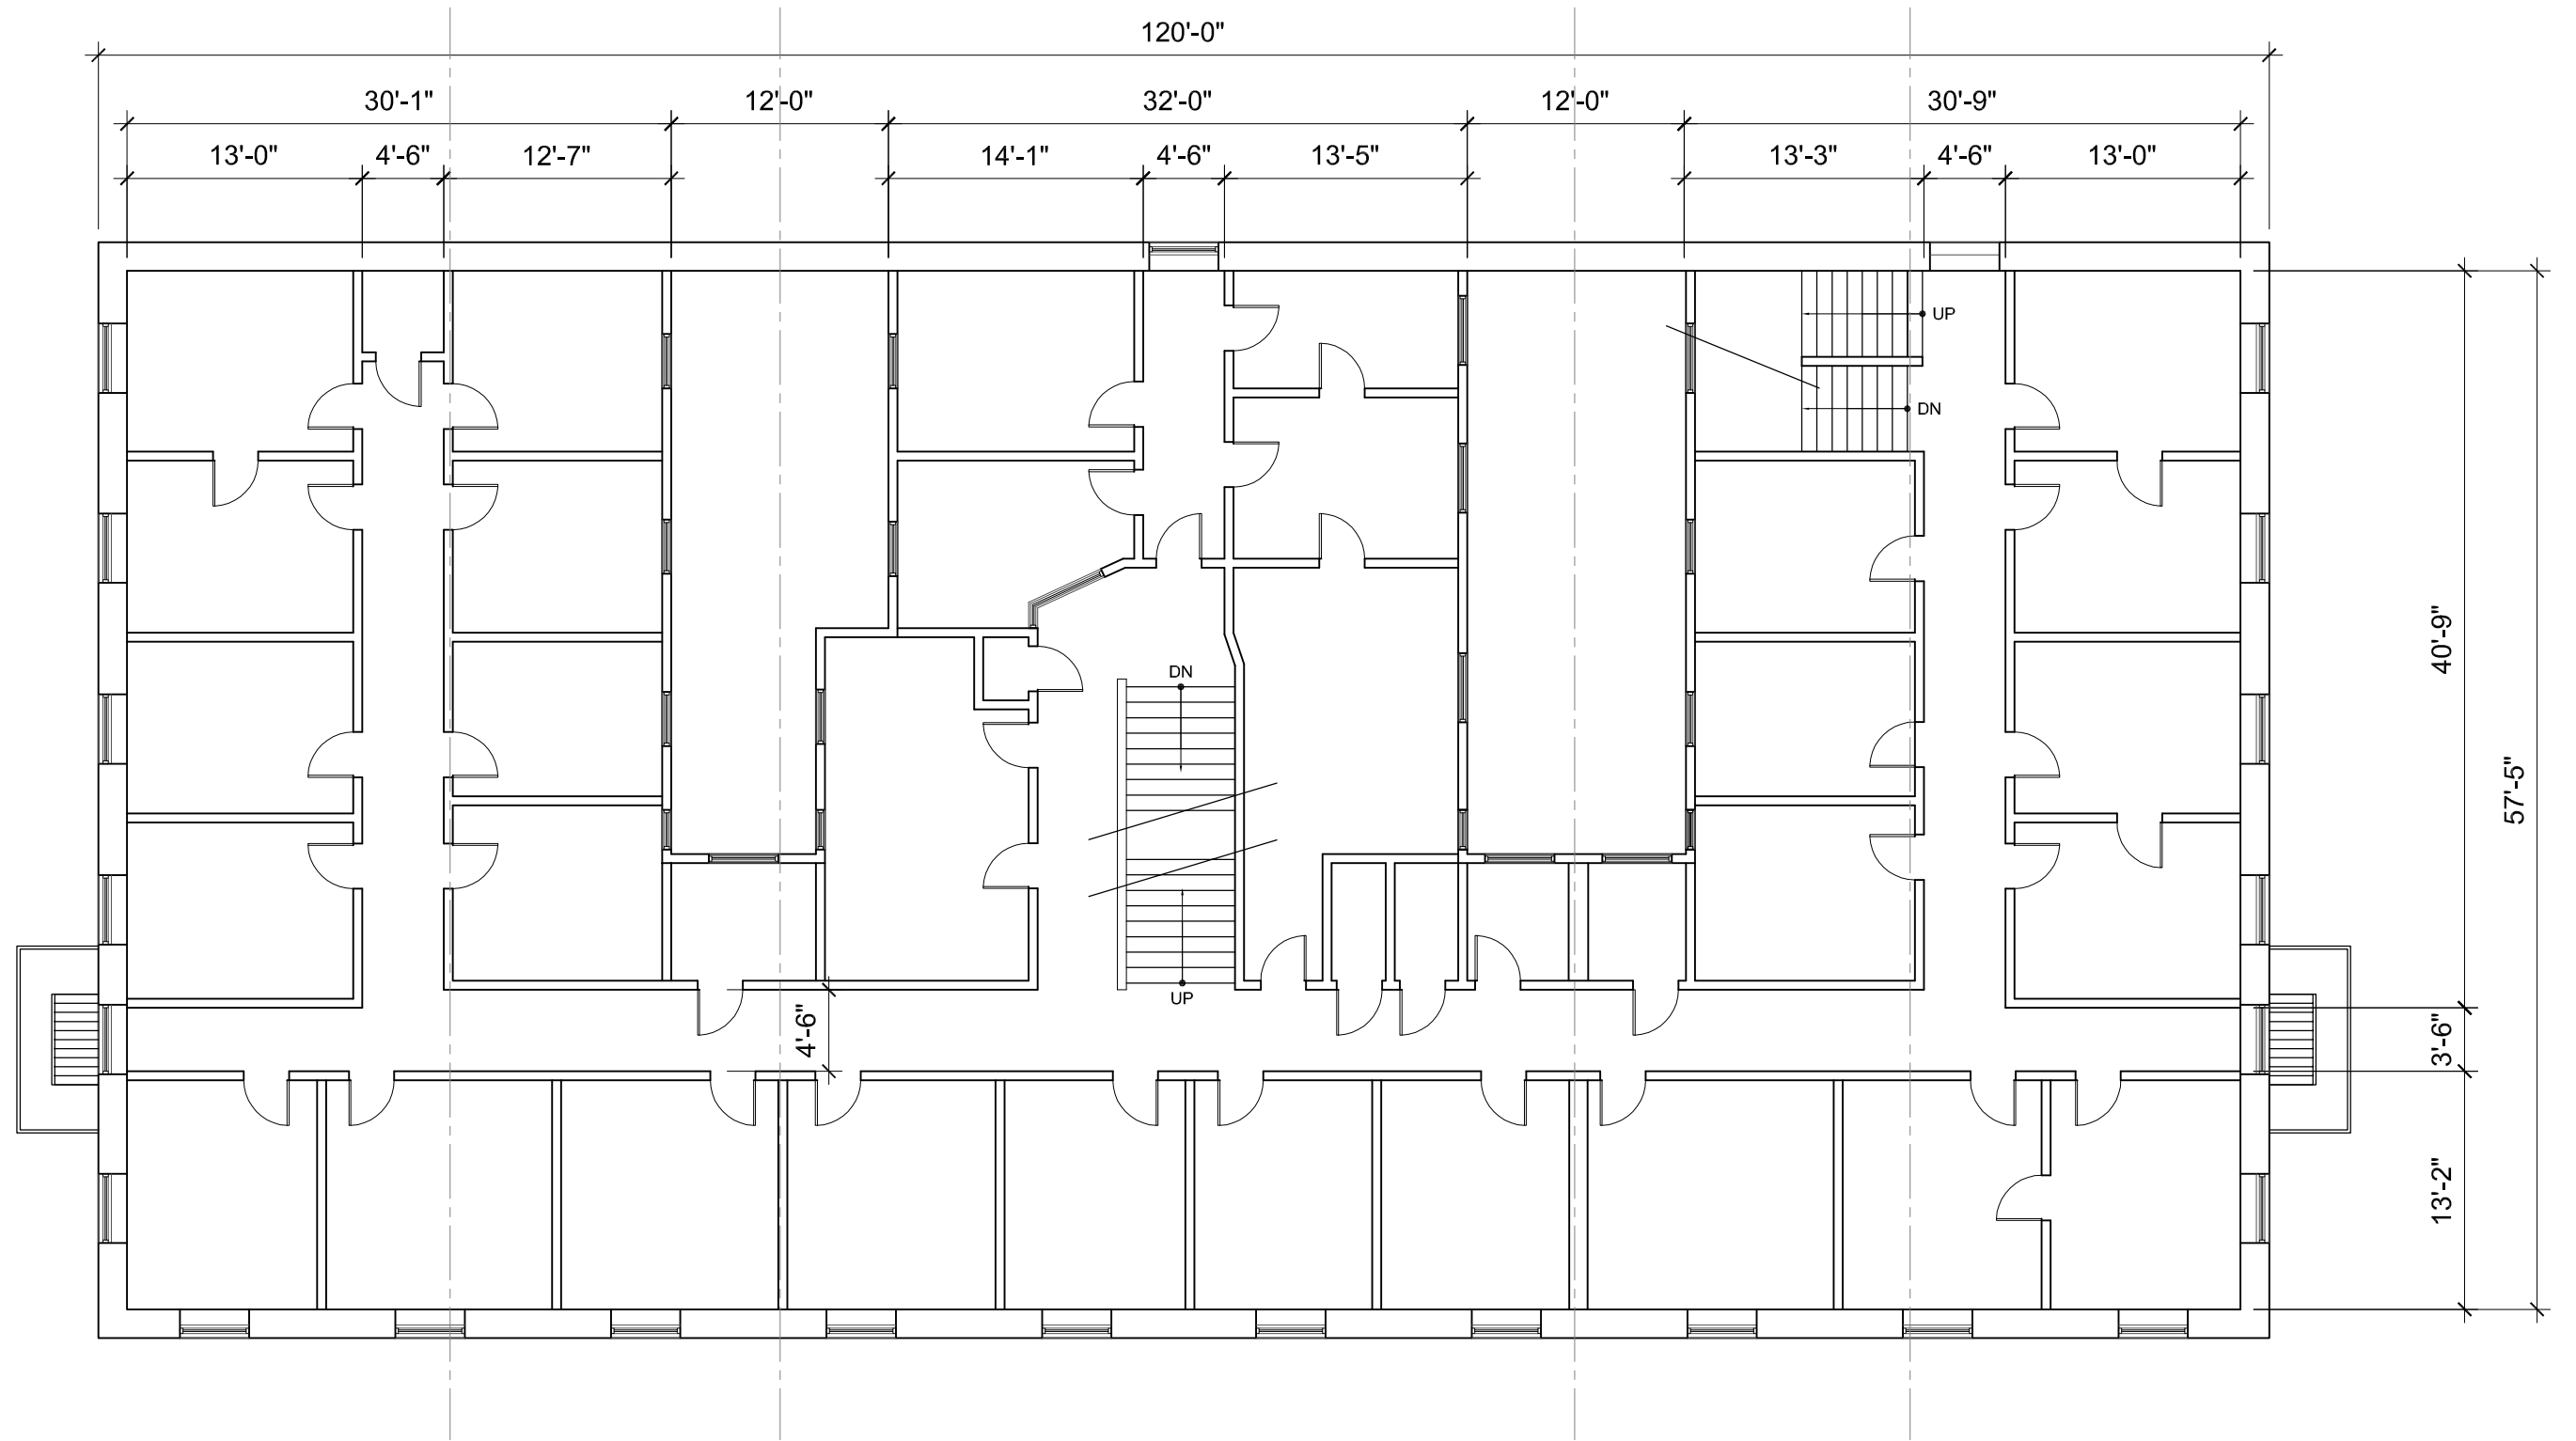

3rd floor

SCALE: 1" = 10'-0"

Panama Hotel

As-Built Drawings
April 7th, 2014

Drawn by:
Brian Baker
414 13th Ave E PH1
Seattle, WA 98102
206.931.6452
bmbaker.arch@gmail.com