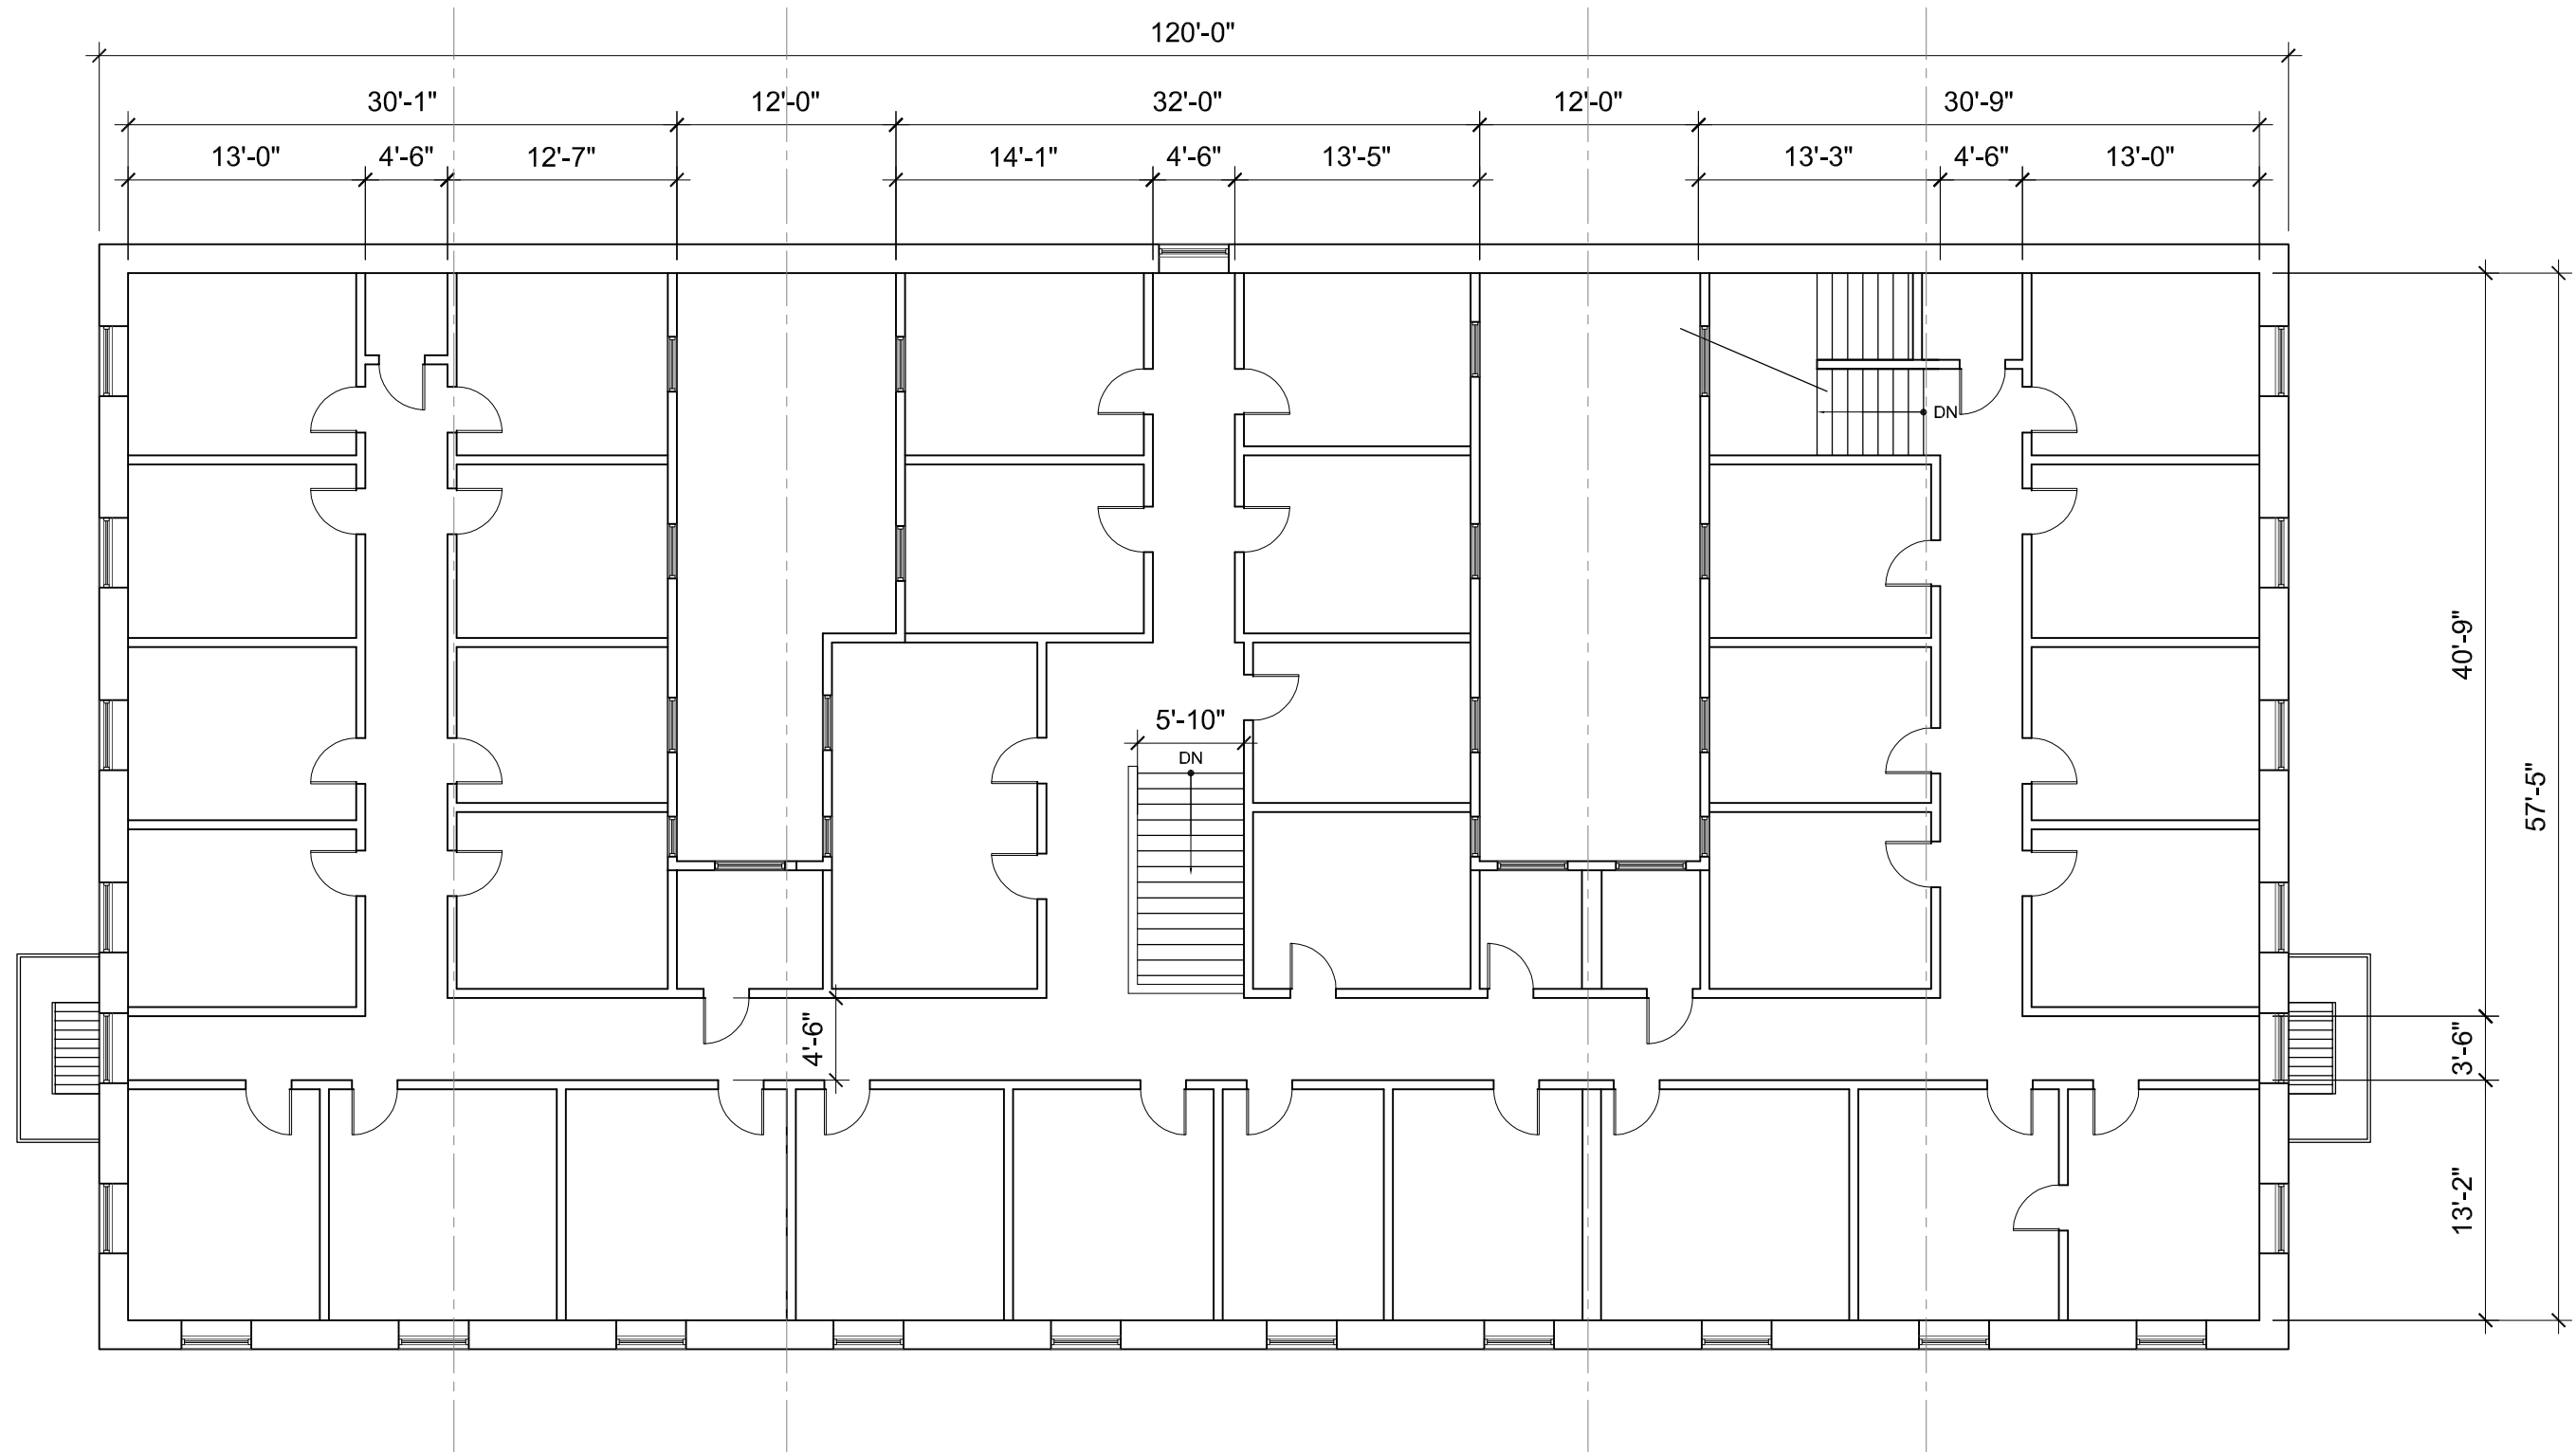

5th floor

SCALE: 1" = 10'-0"

Panama Hotel

As-Built Drawings
April 7th, 2014

Drawn by:

Brian Baker

414 13th Ave E PH1
Seattle, WA 98102

206.931.6452

bmbaker.arch@gmail.com