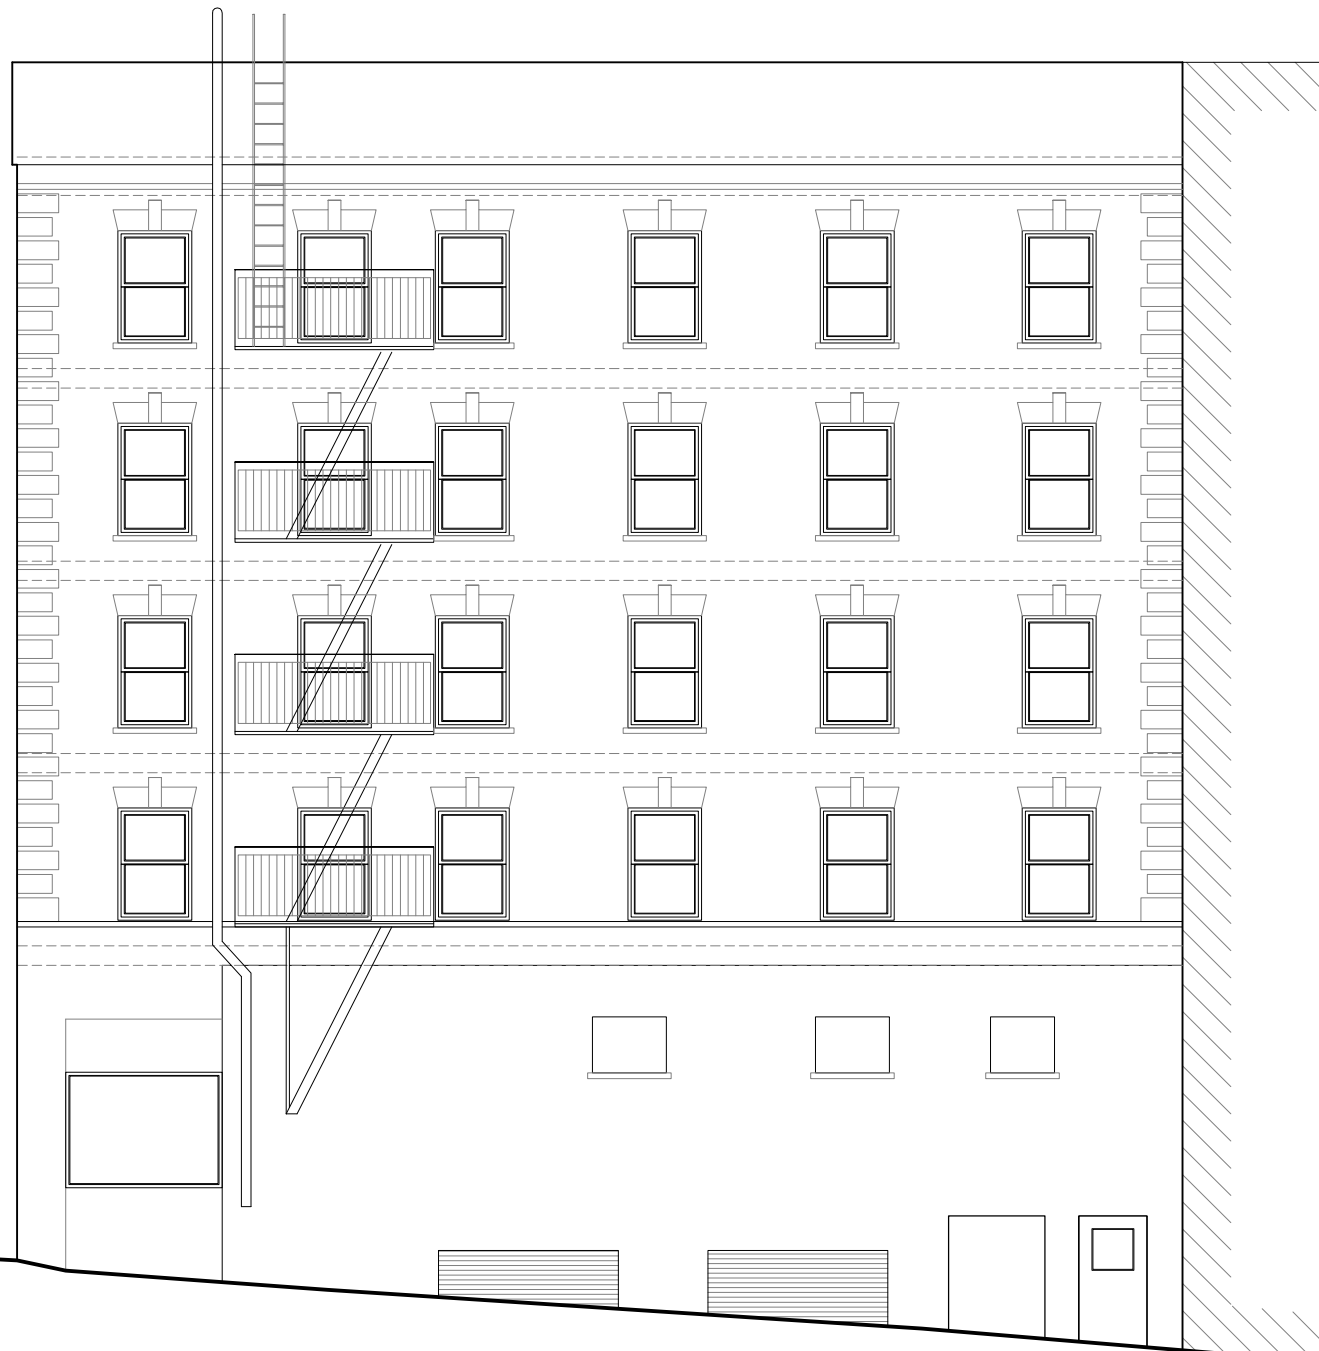

206.931.6452

bmbaker.arch@gmail.com

North Elevation

SCALE: 1" = 10'-0"

Panama Hotel
As-Built Drawings
April 7th, 2014

Drawn by:
Brian Baker
414 13th Ave E PH1
Seattle, WA 98102
206.931.6452
bmbaker.arch@gmail.com

West Elevation

SCALE: 1" = 10'-0"

Panama Hotel

As-Built Drawings
April 7th, 2014

Drawn by:
Brian Baker
414 13th Ave E PH1
Seattle, WA 98102
206.931.6452
bmbaker.arch@gmail.com

East Elevation

SCALE: 1" = 10'-0"